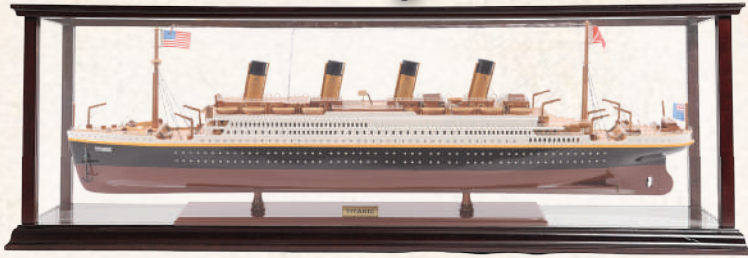

Furniture

K073 - CANOE TABLE 5 FEET
59.5L x 16.75W x 19.75H inches

K079 - CANOE BOOK SHELF
90L x 31W x 20.5H inches

K085 - CANOE WINE SHELF
74L x 24.5W x 12.5H inches

K192 - CANOE BOOK SHELF SMALL
18.5L x 7W x 34.3H Inches

Half Hull

H067 - RIVA AQUARMA HALF HULL
32L x 12H inches

H008 - PENDUIK HALF HULL
32L x 12H inches

H011 - SHAMROCK HALF HULL
32L x 12H inches

H009 - RAINBOW HALF HULL
32L x 12H inches

H068 - FERRARI HYDROPLANE HALF HULL
28L x 12H inches

H069 - CANOE HALF HULL 10 FEET
107L x 12.375W x 15.375H inches

Display Cases

P016 - DISPLAY CASE FOR CRUISE LINER MID

38.5L x 9.5W x 16H inches

P019 - DISPLAY CASE FOR CRUISE LINER LARGE

44.75L x 9.25W x 15H inches