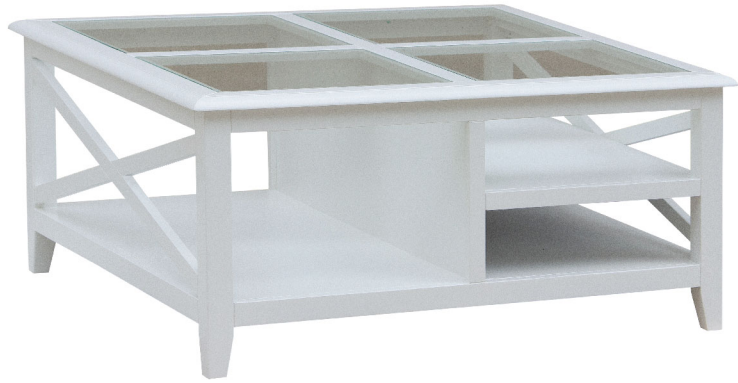

SUMMER

COLLECTION

BEDROOM

| www.livingikon.com |

Living
i k o n

COLOURS
& FINISHES

LCF06

SUMMER **Queen Bed**
LV253.B10 | L2190 x W1650 x H1200 mm

SUMMER **DINING CHAIR FABRIC SEAT**
LV253.D11 | L450 x W582 x H1070mm

SUMMER COLLECTION

MDF Furniture

www.livingikon.com

SUMMER **BUFFET GLASS DOOR** (4 doors)
LV253.D21 | L1800 x W420 x H850 mm

SUMMER **BUFFET PANEL DOOR** (4 doors)
LV253.D22 | L1800 x W420 x H850 mm

SUMMER LIVING ROOM

| www.livingikon.com |

COLLECTION

Living
i k o n

LCF06

SUMMER **SQUARE COFFEE TABLE GLASS TOP**
LV253.L02 | L1000 x W1000 x H450 mm

SUMMER **SQUARE COFFEE TABLE**
LV253.L04 | L1000 x W1000 x H450 mm

SUMMER COLLECTION

MDF Furniture

www.livingikon.com

SUMMER **RECTANGLE COFFEE TABLE**
LV253.L01 | L1200 x W600 x H400 mm

SUMMER **CONSOLE TABLE**
LV253.L21 | L1400 x W550 x H760 mm

LCF06

SUMMER MEDIUM TV UNIT GLASS DOOR
LV253.L31 | L1700 x W420 x H580 mm